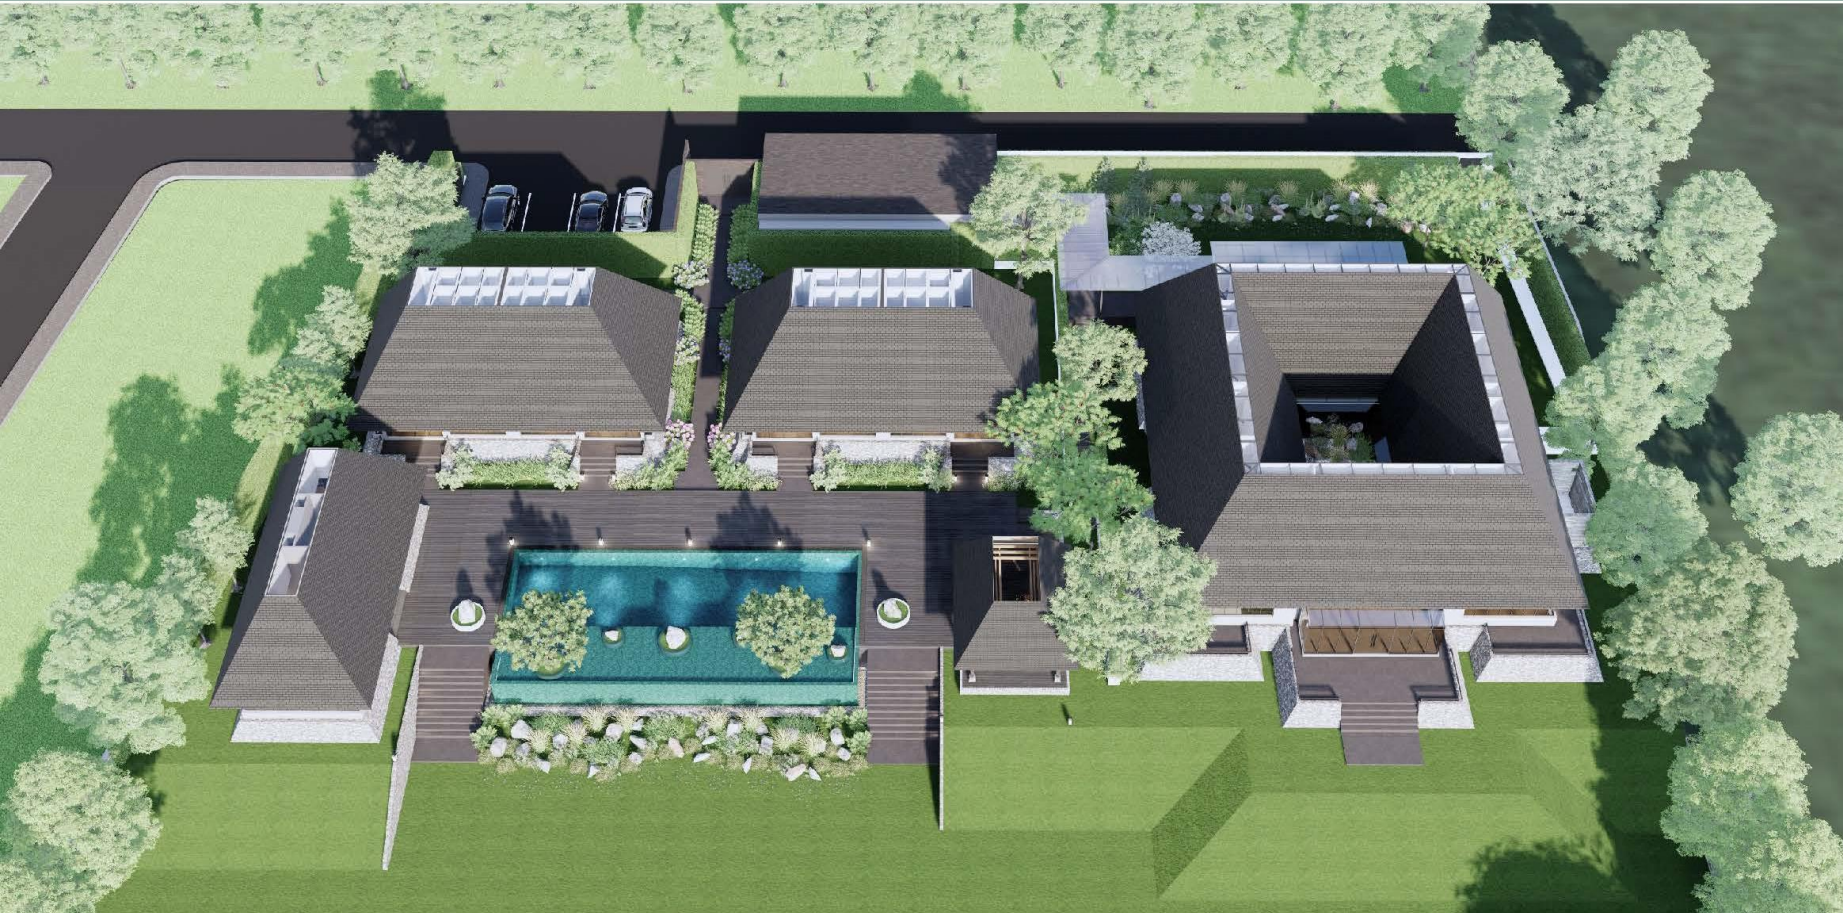

KHAO YAI THAILAND PRIVATE RESORT

- 2600 SQUARE METERS
- Mountain Retreat
- Sustainable Design
- Yoga and Wellness
- Private Villas