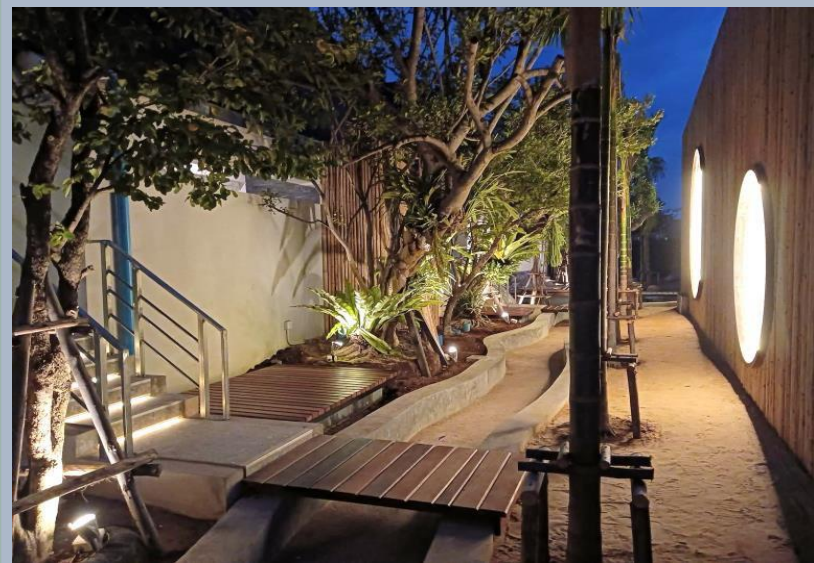

RGBA DESIGN LTD.

Hong Kong/Manila