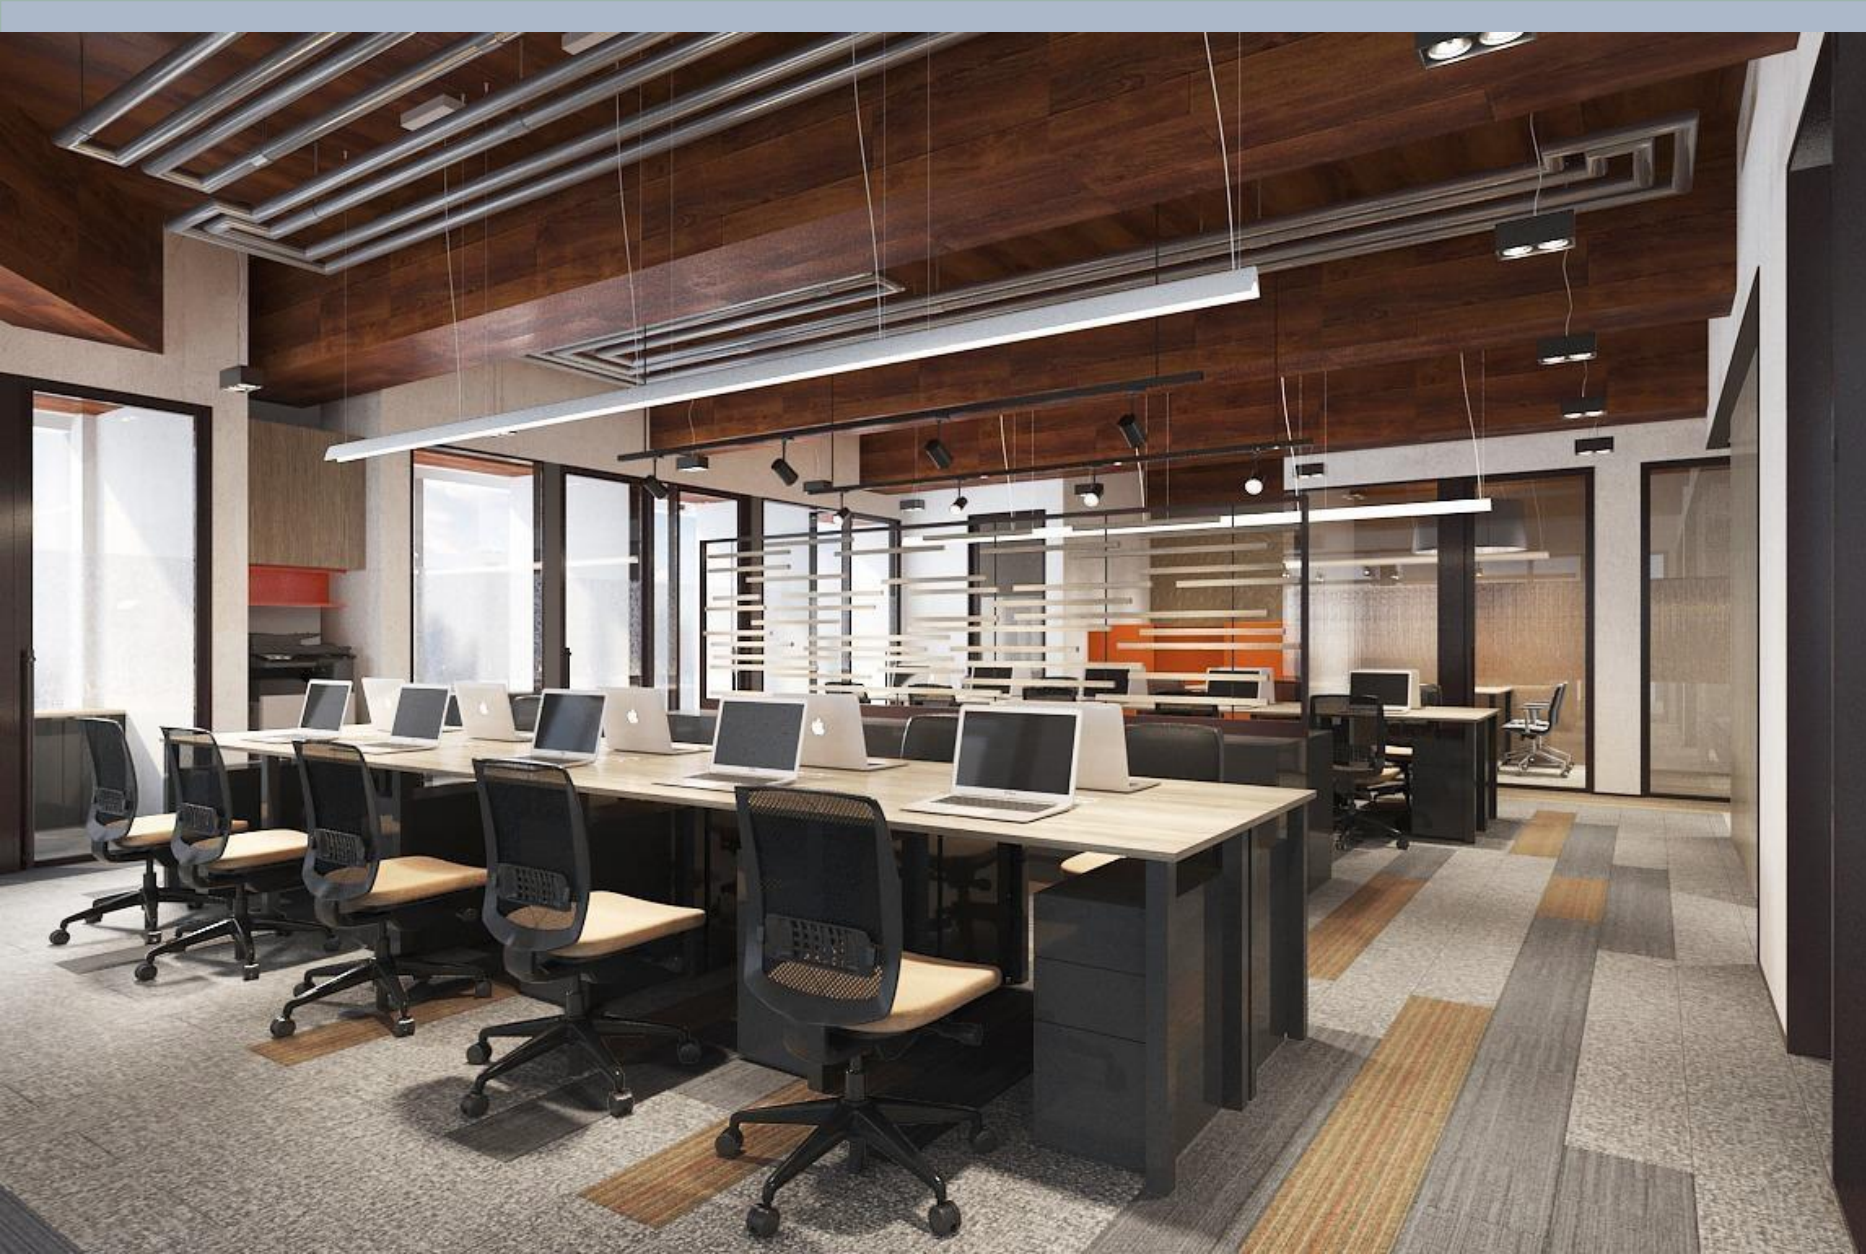

ELITE UNION FLAGSHIP OFFICE BGC, MANILA

- Prime Office Space at the heart of BGC, Manila
- Ultra Modern & High Tech
- State of the Art IT Systems
- Owner's Private Office Hub