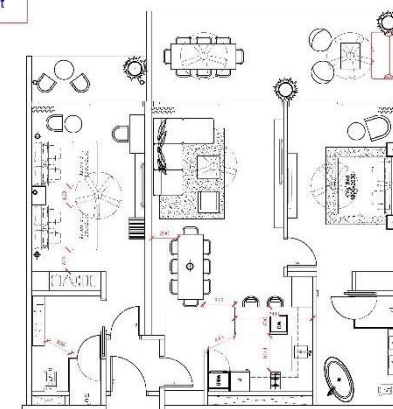

NAISOSO MARINA FIJI

- 60 Luxury Apartments & Condominium
- 900 Meters White Sand Beach
- Sustainable Design
- Innovative
- Modern Indigenous

2022-07-28 ZBR
Apartment Layout