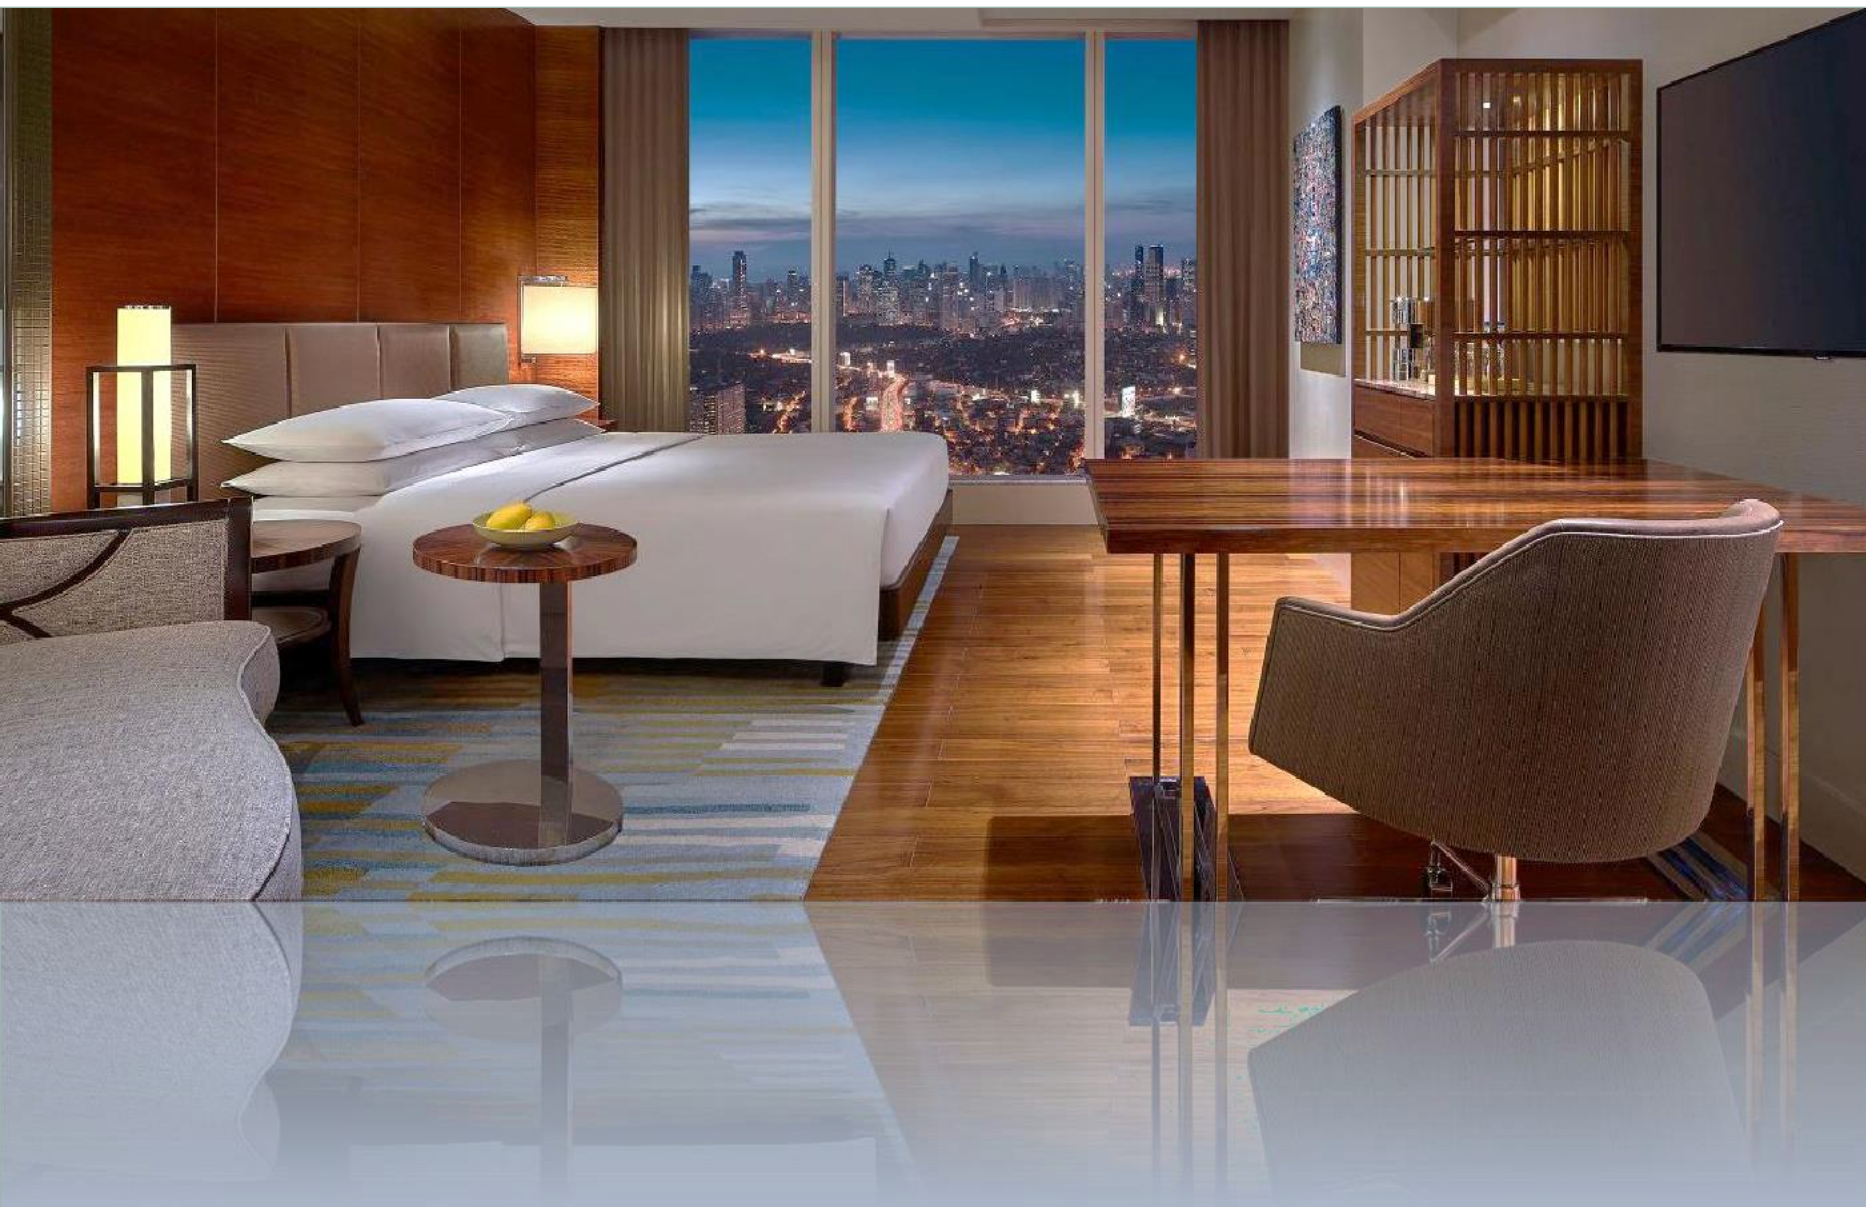

## GRAND HYATT MANILA PHILIPPINES

- 486 Guestrooms & Suites
- 11-Meter-Tall Lobby
- Tallest Building in the Philippines
- Innovative F&B
- Award Winning Design

## OSAKA INTERCONTINENTAL

- 200 Guestrooms & Suites
- One of the Largest Rooms in Japan with a minimum of 52 M2 for Standard Guestrooms
- Consistent Award-Winning Design
- Focused on Local Culture & Art Collection