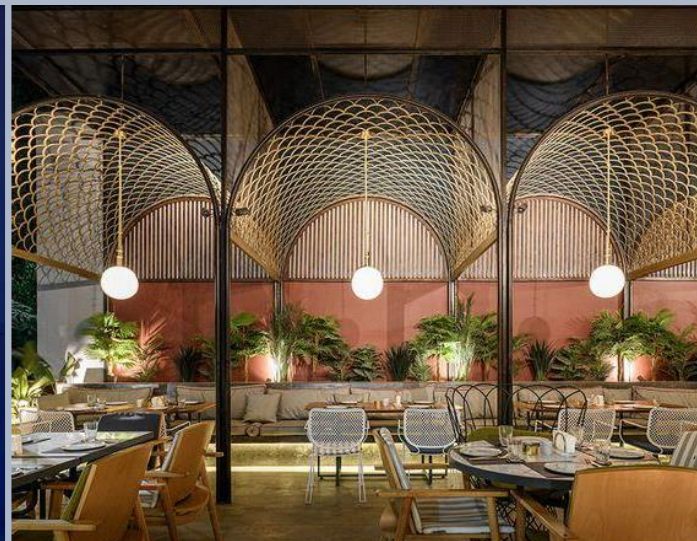

MAD COW STEAK HOUSE PULLMAN MANILA

- 200 KEYS
- 50 storeys
- Tallest Building in Greenhills
- Young and Artsy
- In House Accor Brand